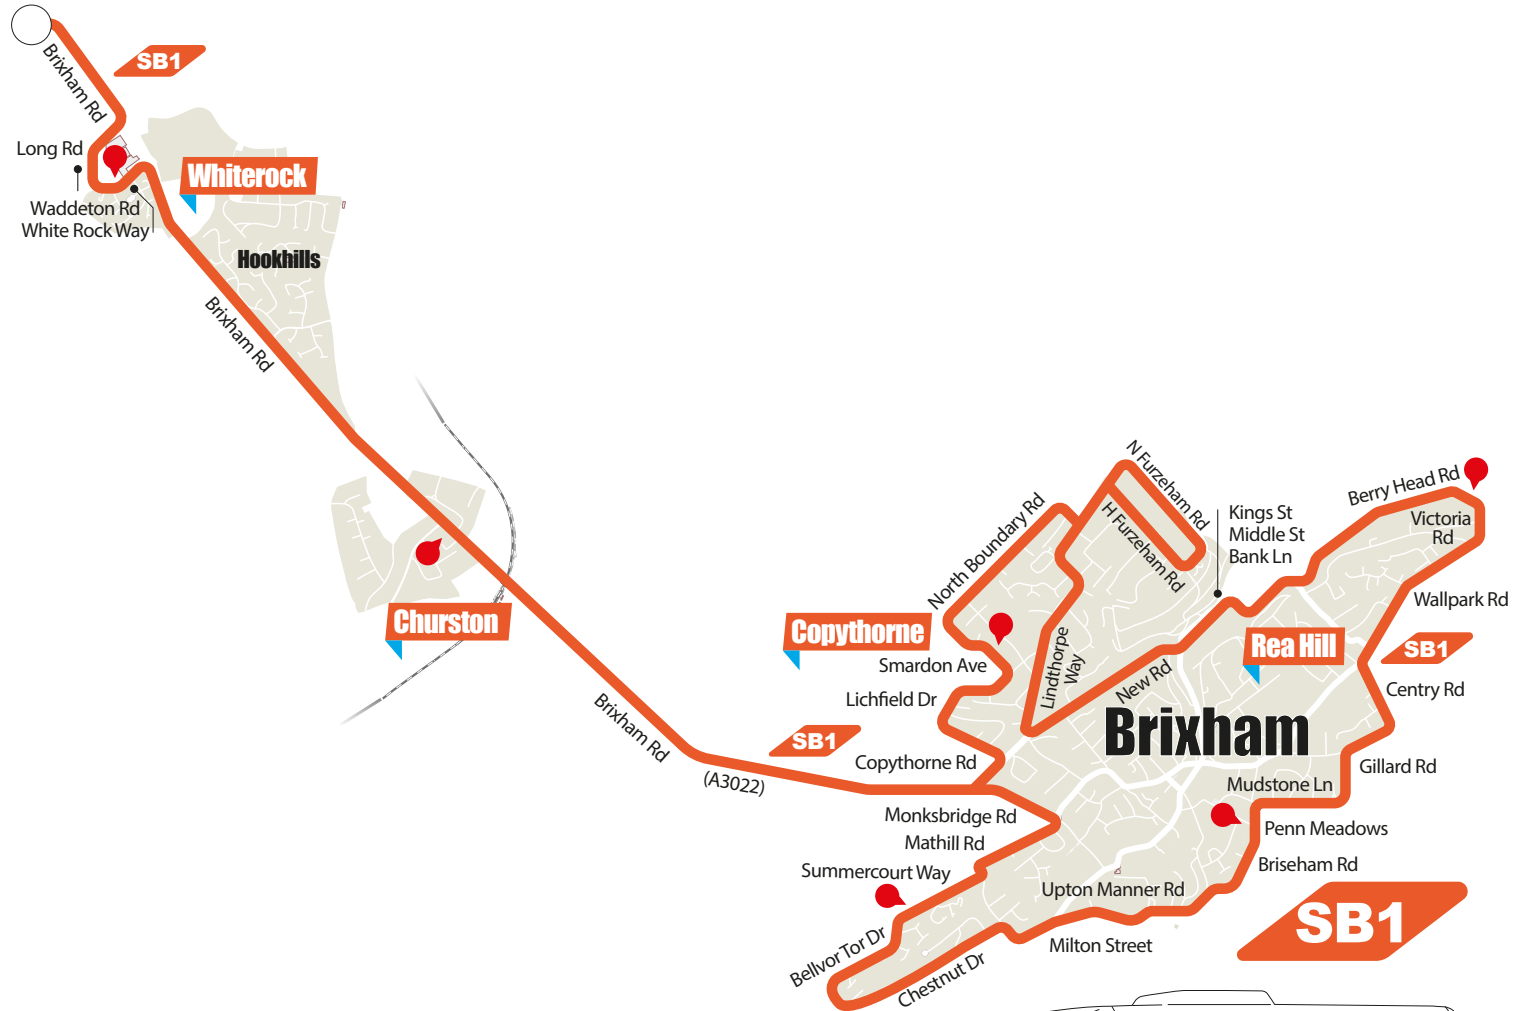

Brixham & Sainsbury's

via White Rock Way | Churston Village | Summercourt Way | Penn Meadow Shops | Victoria Road
King Street | Town Square | New Road | Battery Gardens | Sardon Avenue | Lupton House

Your local journey made easy

Tuesdays & Fridays (except Bank Holidays)

Sainsbury's Brixham Road	1125	1335	
White Rock Way	1130	1340	
Churston Village	1135	1345	
Summercourt Way Shops	0930	1140	1350
Penn Meadows Shops	0938	1148	1358
Victoria Road (Lands Road)	0944	1154	1404
King Street New Quay Inn	0947	1157	1407
Town Square (Stand B)	0950	1200	1410
New Road Cudhill Road	0954	1204	1414
Battery Gardens	0958	1208	1418
Sardon Avenue	1003	1213	1423
Lupton House	1009	1219	1429
White Rock Way	1016	1226	1436
Sainsburys Brixham Road	1021	1231	1441

...Did you know?

Our vehicles are modern Euro 6 low emission

We accept contactless payment & we have next stop audio visual displays onboard... We have also improved driver standards & quality control whilst working in partnership with Torbay Council

working in partnership with TORBAY COUNCIL