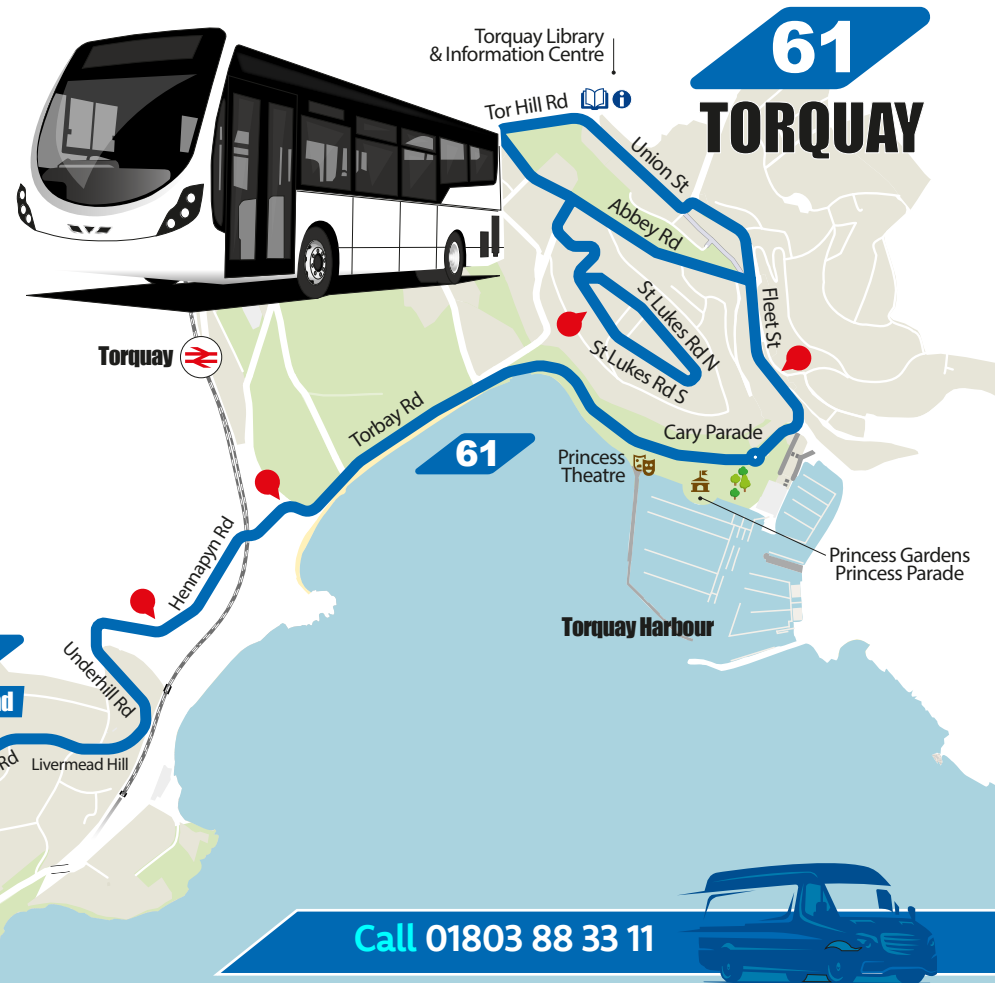

via Occombe Farm | Manscombe Road | Grand Hotel | Torquay Library | Railway Stn | Wheatridge Lane

Your local journey made easy

Mondays, Wednesdays & Fridays (except Bank Holidays)

Occombe Farm	0930	1030	1130	1330	1430
Duchy Avenue	0932	1032	1132	1332	1432
Broadley Drive	0936	1036	1136	1336	1436
Manscombe Road Livermead	0938	1038	1138	1338	1438
Hennapyn Road Torquay	0940	1040	1140	1340	1440
Nr Grand Hotel Torquay	0941	1041	1141	1341	1441
Torre Abbey Meadows	0943	1043	1143	1343	1443
Torbay Hotel Torquay	0946	1046	1146	1346	1446
Fleet Street Torquay	0947	1047	1147	1347	1447
St Lukes Road South Torquay	0952	1052	1152	1352	1452
Union Street Torquay	0959	1059	1159	1359	1459
Cary Parade (Stand H)	1003	1103	1203	1403	1503
Torre Abbey Sands Torquay	1007	1107	1207	1407	1507
Torquay Railway Station	1009	1109	1209	1409	1509
Hennapyn Road Torquay	1010	1110	1210	1410	1510
Wheatridge Lane Livermead	1012	1112	1212	1412	1512
Broadley Drive	1014	1114	1214	1414	1514
Old Paignton Road Preston	1016	1116	1216	1416	1516
Sandringham Gardens	1019	1119	1219	1419	
Occombe Farm	1023	1123	1223	1423	